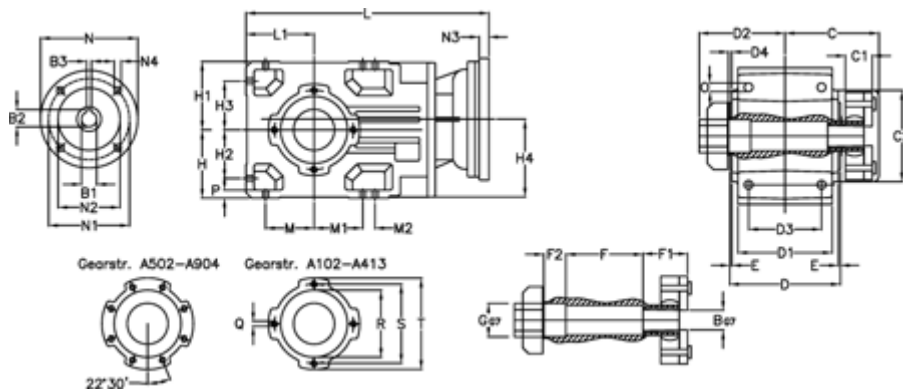

Article number: 29600202656135  
 Description: Bevel helical gearbox  
 A202QF25-26,5-P90B5

## Measures

B = 25	D1 = 110	F2 = 36	L = 325.5	N3 = -
B1 = 24	D2 = 60	G = 32	L1 = 80	N4 = M10x12
B2 = 27.3	D3 = 90	GA = 14,5 NM	M = 60.0	O = 9.5
B3 = 8	d4 = 4.5	H = 80	M1 = 60.0	P = 9
C = 89.5	Description = A202QF-xx-P90 B5	H1 = 80	M2 = -	Q = M8x15
C1 = 23	E = 3.0	H2 = 60.0	N = 200	R = 95
C2 = 72.0	F = 77.5	H3 = 60.0	N1 = 165	S = 115
D = 136	F1 = 36.0	H4 = 93.0	N2 = 130	T = 140